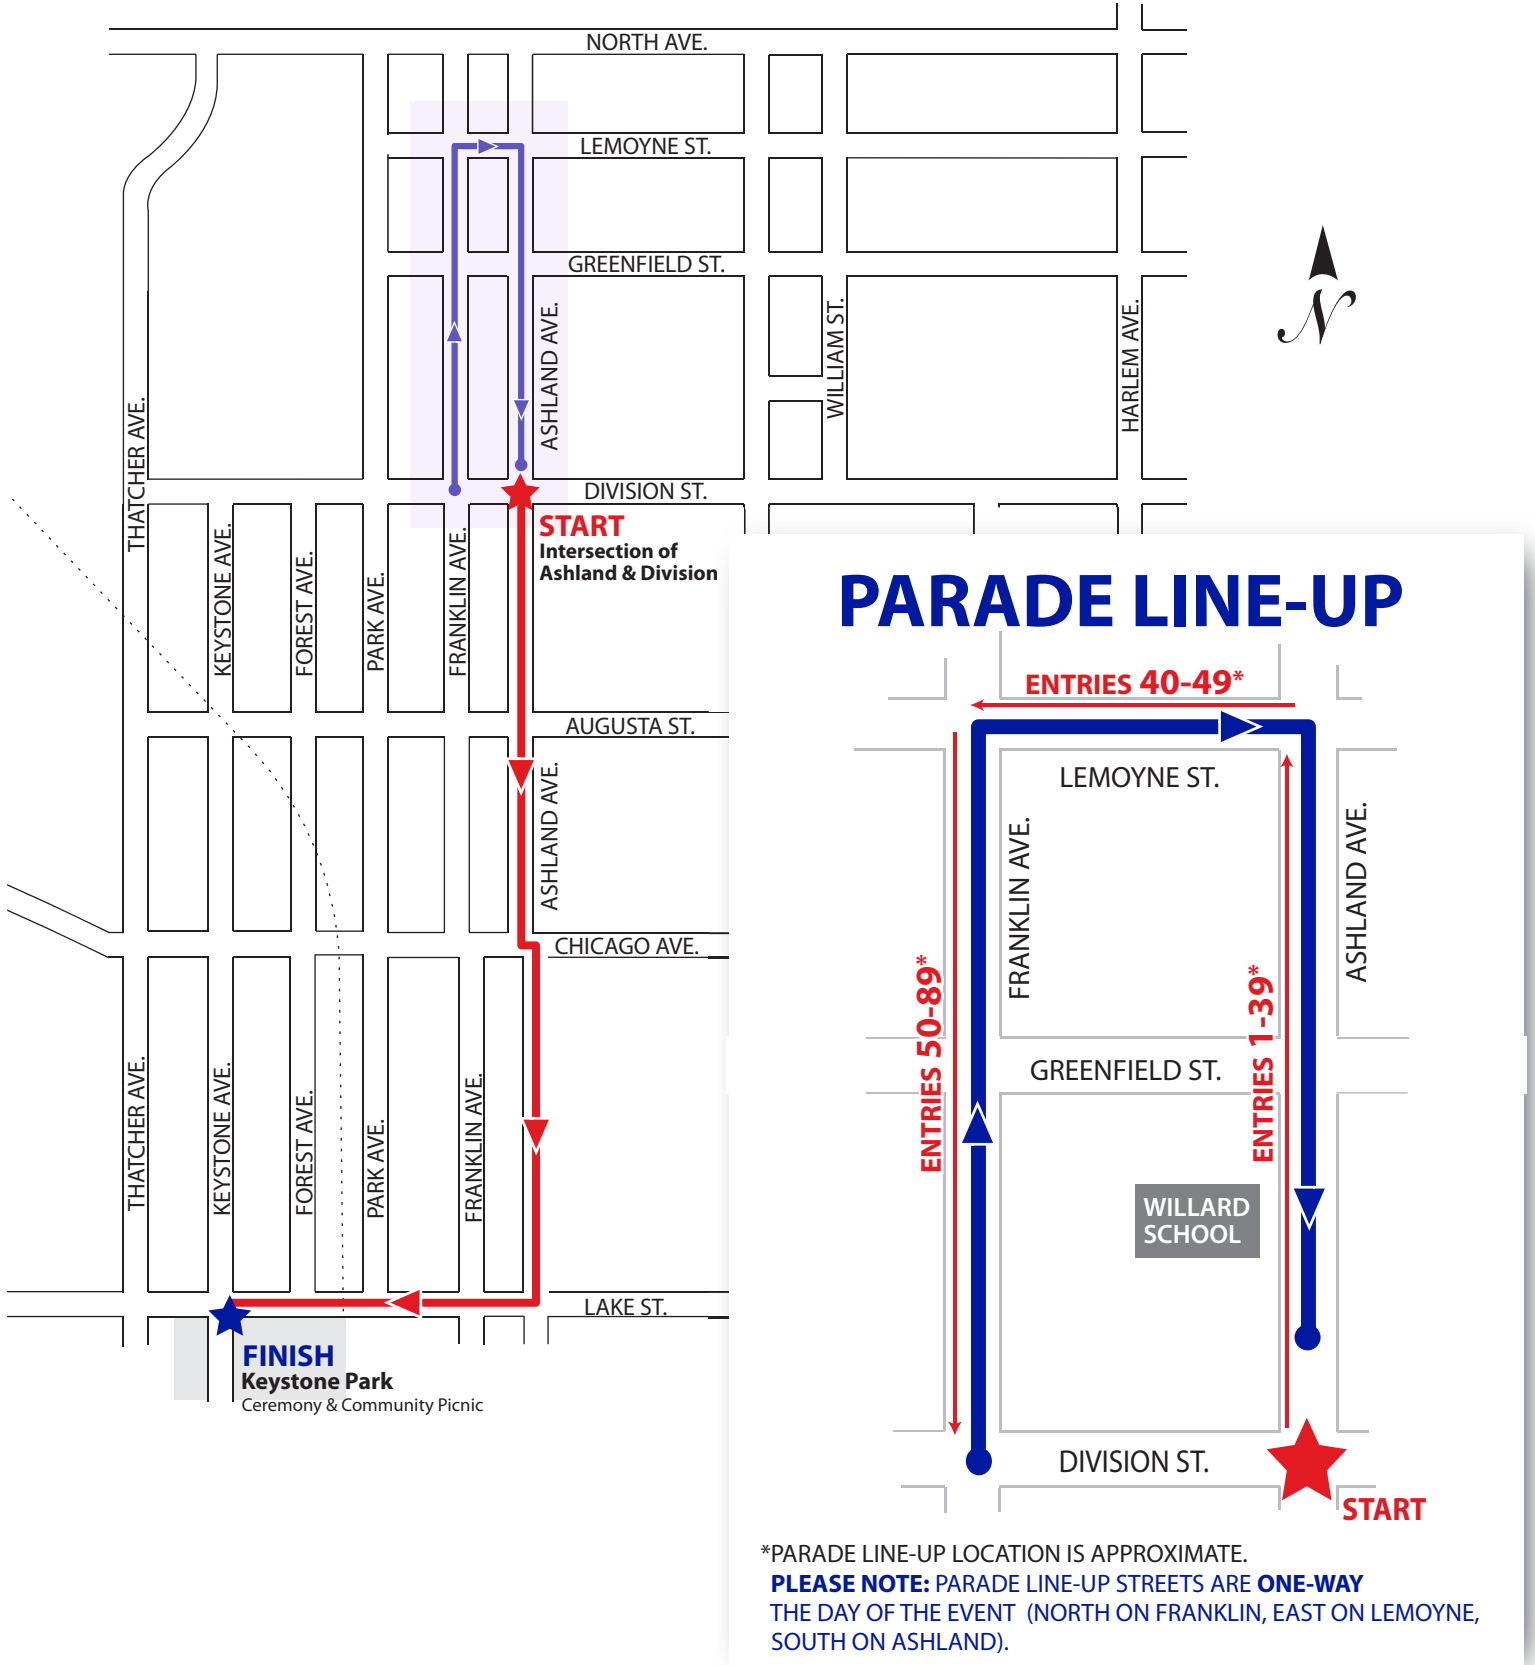

# River Forest Memorial Day Parade

Line-Up by 9:15am  
Parade Starts at 10:00am

\*PARADE LINE-UP LOCATION IS APPROXIMATE.  
**PLEASE NOTE:** PARADE LINE-UP STREETS ARE **ONE-WAY** THE DAY OF THE EVENT (NORTH ON FRANKLIN, EAST ON LEMOYNE, SOUTH ON ASHLAND).